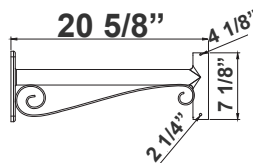

**DAB-PA3-1**  
3 1/2"(W) x 6"(H)

**DAB-PA4-1**  
4 3/4"(W) x 7"(H)

**DAB-BA**

2in POLE + 20in fixture head

**DAB-BA**

3in POLE + 20in fixture head

**DAB-BA**

4in POLE + 20in fixture head

**DAB-BA**  
23 1/2"(W) x 25 1/2"(H)

**DAB-WB-A**

DAB-WB-A+20in fixture  
for wall

**DAB-WB-A**  
17 3/4"(W) x 7"(H) x 5 1/2"(D)

**DAB-PB-B**

DAB-PB-B+20in fixture  
for pole

(Pole separate per job spec\*)

**DAB-PB-B**

DAB-PB-B+20in fixture  
(double)for pole

(Pole separate per job spec\*)

**DAB-PB-B**  
20 5/8"(W) x 7 1/2"(H)

**DAB-WB-C**

DAB-WB-C+20in fixture  
for wall

**DAB-WB-C**  
26"(W) x 31"(H) x 5"(D)

\*Decorative Arms & Poles Available Per Job Spec

**EPA Rating:**

**EPA of DAB Series**

The height of the pole DAB-A16-50-100W- MCTP-SR	10'	12'	14'	16'	18'	20'
		4	4.47	4.94	5.41	5.88
	3.49	3.96	4.43	4.9	5.37	5.84
	5.6	6.07	6.54	7.01	7.48	7.95

The height of the pole DAB-B20-50-100W- MCTP-SR	10'	12'	14'	16'	18'	20'
		4.13	4.6	5.07	5.54	6.01
	3.56	4.03	5.5	5.97	6.44	6.91
	5.86	6.33	6.8	7.27	7.74	8.21