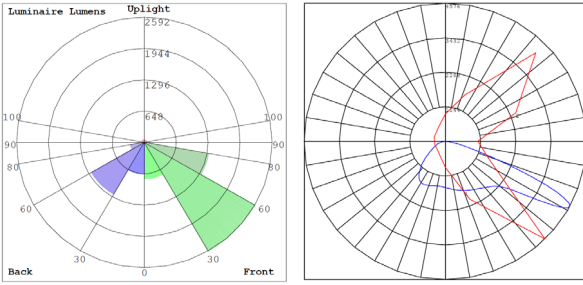

Photometrics: DAB-B20-50-100W-MCTP-SR

BUD Rating: B3-U0-G2