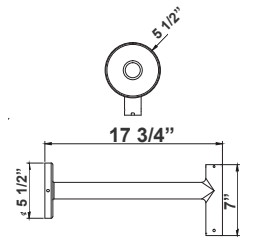

(Pole separate per job spec\*)

**DAB-BA  
DAB-PA3-1**

3in POLE + 20in fixture

(Pole separate per job spec\*)

**DAB-BA  
DAB-PA4-1**

4in POLE + 20in fixture

(Pole separate per job spec\*)

**DAB-PA2-1**  
2 1/4"(W) x 5 3/4"(H)

**DAB-PA3-1**  
3 1/2"(W) x 6"(H)

**DAB-PA4-1**  
4 3/4"(W) x 7"(H)

**DAB-BA**

2in POLE + 20in fixture head

**DAB-BA**

3in POLE + 20in fixture head

**DAB-BA**

4in POLE + 20in fixture head

**DAB-BA**  
23 1/2"(W) x 25 1/2"(H)

**DAB-WB-A**

DAB-WB-A+20in fixture  
for wall

**DAB-WB-A**  
17 3/4"(W) x 7"(H) x 5 1/2"(D)

**DAB-PB-B**

DAB-PB-B+20in fixture  
for pole

(Pole separate per job spec\*)

**DAB-PB-B**

DAB-PB-B+20in fixture  
(double)for pole

(Pole separate per job spec\*)

**DAB-PB-B**  
20 5/8"(W) x 7 1/2"(H)

**DAB-WB-C**

DAB-WB-C+20in fixture  
for wall

**DAB-WB-C**  
26"(W) x 31"(H) x 5"(D)

\*Decorative Arms & Poles Available Per Job Spec