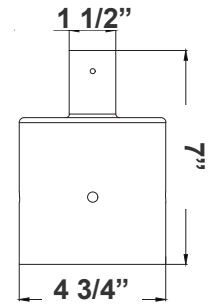

4in POLE + 20in fixture  
(double)

(Pole separate per job spec\*)

**DAB-PA2-2**  
2 1/4"(W) x 6 1/8"(H)

**DAB-PA3-2**  
3 1/2"(W) x 6 1/8"(H)

**DAB-PA4-2**  
4 3/4"(W) x 7"(H)

**DAB-BA  
DAB-PA2-1**

2in POLE + 20in fixture

(Pole separate per job spec\*)

**DAB-BA  
DAB-PA3-1**

3in POLE + 20in fixture

(Pole separate per job spec\*)

**DAB-BA  
DAB-PA4-1**

4in POLE + 20in fixture

(Pole separate per job spec\*)

**DAB-PA2-1**  
2 1/4"(W) x 5 3/4"(H)

**DAB-PA3-1**  
3 1/2"(W) x 6"(H)

**DAB-PA4-1**  
4 3/4"(W) x 7"(H)

**DAB-BA**

2in POLE + 20in fixture head

**DAB-BA**

3in POLE + 20in fixture head

**DAB-BA**

4in POLE + 20in fixture head

**DAB-BA**  
23 1/2"(W) x 25 1/2"(H)

**DAB-WB-A**

DAB-WB-A+20in fixture  
for wall

**DAB-WB-A**  
17 3/4"(W) x 7"(H) x 5 1/2"(D)

**DAB-PB-B**

DAB-PB-B+20in fixture  
for pole

(Pole separate per job spec\*)

**DAB-PB-B**