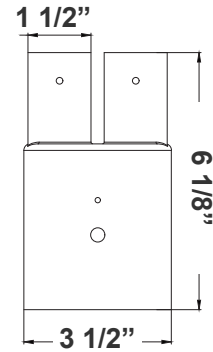

# ACCESSORIES:

**DAB-BA  
DAB-PA2-2**

2in POLE + 20in fixture  
(double)

(Pole separate per job spec\*)

**DAB-BA  
DAB-PA3-2**

3in POLE + 20in fixture  
(double)

(Pole separate per job spec\*)

**DAB-BA  
DAB-PA4-2**

4in POLE + 20in fixture  
(double)

(Pole separate per job spec\*)

**DAB-PA2-2**  
2 1/4"(W) x 6 1/8"(H)

**DAB-PA3-2**  
3 1/2"(W) x 6 1/8"(H)

**DAB-PA4-2**  
4 3/4"(W) x 7"(H)

**DAB-BA  
DAB-PA2-1**

2in POLE + 20in fixture

**DAB-PA3-1**  
3 1/2"(W) x 6"(H)

**DAB-PA4-1**  
4 3/4"(W) x 7"(H)

**DAB-BA**

2in POLE + 20in fixture head

**DAB-BA**

3in POLE + 20in fixture head

**DAB-BA**

4in POLE + 20in fixture head

**DAB-BA**  
23 1/2"(W) x 25 1/2"(H)

**DAB-WB-A**

DAB-WB-A+20in fixture  
for wall

**DAB-WB-A**  
17 3/4"(W) x 7"(H) x 5 1/2"(D)

**DAB-PB-B**

DAB-PB-B+20in fixture  
for pole

(Pole separate per job spec\*)

**DAB-PB-B**