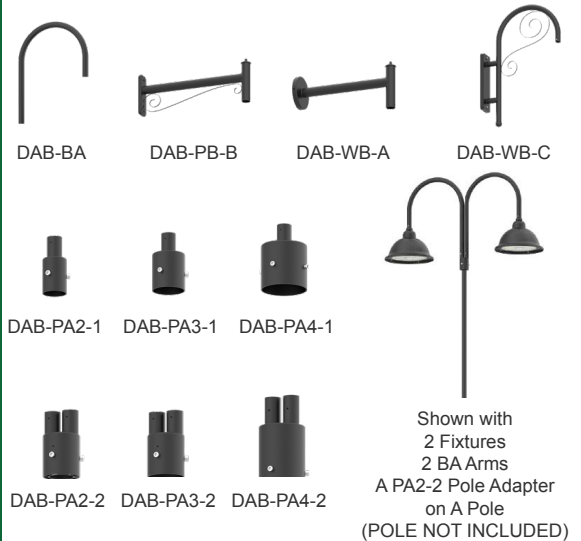

ACCESSORIES: