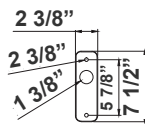

**DAB-PA3-1**  
3 1/2"(W) x 6"(H)

**DAB-PA4-1**  
4 3/4"(W) x 7"(H)

**DAB-BA**

2in POLE + 20in fixture head

**DAB-BA**

3in POLE + 20in fixture head

**DAB-BA**

4in POLE + 20in fixture head

**DAB-BA**  
23 1/2"(W) x 25 1/2"(H)

**DAB-WB-A**

DAB-WB-A+20in fixture  
for wall

**DAB-WB-A**  
17 3/4"(W) x 7"(H) x 5 1/2"(D)

**DAB-PB-B**

DAB-PB-B+20in fixture  
for pole

(Pole separate per job spec\*)

**DAB-PB-B**

DAB-PB-B+20in fixture  
(double)for pole

(Pole separate per job spec\*)

**DAB-PB-B**  
20 5/8"(W) x 7 1/2"(H)

**DAB-WB-C**

DAB-WB-C+20in fixture  
for wall

**DAB-WB-C**  
26"(W) x 31"(H) x 5"(D)

\*Decorative Arms & Poles Available Per Job Spec

**EPA Rating:**

**EPA of DAB Series**

The height of the pole DAB-A16-50-100W- MCTP-SR	10'	12'	14'	16'	18'	20'
		4	4.47	4.94	5.41	5.88
	3.49	3.96	4.43	4.9	5.37	5.84
	5.6	6.07	6.54	7.01	7.48	7.95

The height of the pole DAB-B20-50-100W- MCTP-SR	10'	12'	14'	16'	18'	20'
		4.13	4.6	5.07	5.54	6.01
	3.56	4.03	5.5	5.97	6.44	6.91
	5.86	6.33	6.8	7.27	7.74	8.21