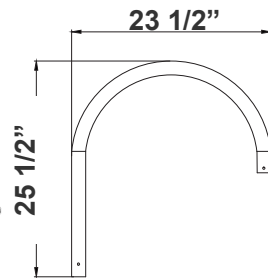

4in POLE + 20in fixture  
(double)

(Pole separate per job spec\*)

**DAB-PA2-2**  
2 1/4"(W) x 6 1/8"(H)

**DAB-PA3-2**  
3 1/2"(W) x 6 1/8"(H)

**DAB-PA4-2**  
4 3/4"(W) x 7"(H)

**DAB-BA  
DAB-PA2-1**

2in POLE + 20in fixture

**DAB-PA3-1**  
3 1/2"(W) x 6"(H)

**DAB-PA4-1**  
4 3/4"(W) x 7"(H)

**DAB-BA**

2in POLE + 20in fixture head

**DAB-BA**

3in POLE + 20in fixture head

**DAB-BA**

4in POLE + 20in fixture head

**DAB-BA**  
23 1/2"(W) x 25 1/2"(H)

**DAB-WB-A**

DAB-WB-A+20in fixture  
for wall

**DAB-WB-A**  
17 3/4"(W) x 7"(H) x 5 1/2"(D)

**DAB-PB-B**

DAB-PB-B+20in fixture  
for pole

(Pole separate per job spec\*)

**DAB-PB-B**

DAB-PB-B+20in fixture  
(double)for pole

(Pole separate per job spec\*)

**DAB-PB-B**  
20 5/8"(W) x 7 1/2"(H)

**DAB-WB-C**

DAB-WB-C+20in fixture  
for wall

**DAB-WB-C**  
26"(W) x 31"(H) x 5"(D)

\*Decorative Arms & Poles Available Per Job Spec