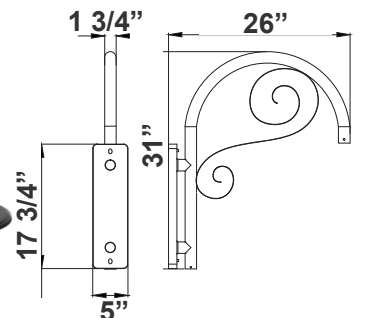

**DAB-PA3-1**  
3 1/2"(W) x 6"(H)

**DAB-PA4-1**  
4 3/4"(W) x 7"(H)

**DAB-BA**

2in POLE + 20in fixture head

**DAB-BA**

3in POLE + 20in fixture head

**DAB-BA**

4in POLE + 20in fixture head

**DAB-BA**  
23 1/2"(W) x 25 1/2"(H)

**DAB-WB-A**

DAB-WB-A+20in fixture  
for wall

**DAB-WB-A**  
17 3/4"(W) x 7"(H) x 5 1/2"(D)

**DAB-PB-B**

DAB-PB-B+20in fixture  
for pole

(Pole separate per job spec\*)

**DAB-PB-B**

DAB-PB-B+20in fixture  
(double)for pole

(Pole separate per job spec\*)

**DAB-PB-B**  
20 5/8"(W) x 7 1/2"(H)

**DAB-WB-C**

DAB-WB-C+20in fixture  
for wall

**DAB-WB-C**  
26"(W) x 31"(H) x 5"(D)

\*Decorative Arms & Poles Available Per Job Spec

**EPA Rating:**

**EPA of DAB Series**

The height of the pole DAB-A16-50-100W- MCTP-SR	10'	12'	14'	16'	18'	20'
		4	4.47	4.94	5.41	5.88
	3.49	3.96	4.43	4.9	5.37	5.84
	5.6	6.07	6.54	7.01	7.48	7.95

The height of the pole DAB-B20-50-100W- MCTP-SR	10'	12'	14'	16'	18'	20'
		4.13	4.6	5.07	5.54	6.01
	3.56	4.03	5.5	5.97	6.44	6.91
	5.86	6.33	6.8	7.27	7.74	8.21