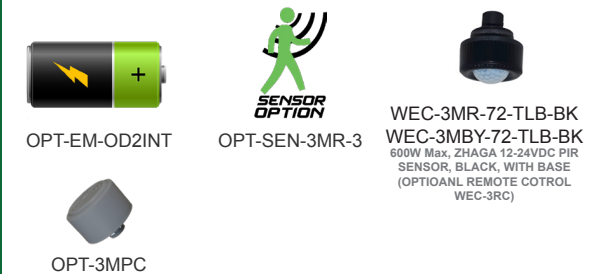

FACTORY INSTALLED OPTIONS: