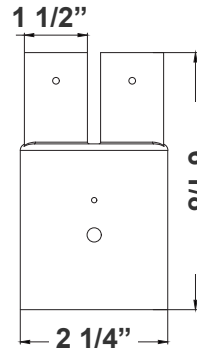

# ACCESSORIES:

**DAB-BA  
DAB-PA2-2**

2in POLE + 20in fixture  
(double)

(Pole separate per job spec\*)

**DAB-BA  
DAB-PA3-2**

3in POLE + 20in fixture  
(double)

(Pole separate per job spec\*)

**DAB-BA  
DAB-PA4-2**

4in POLE + 20in fixture  
(double)

(Pole separate per job spec\*)

**DAB-PA2-2**  
2 1/4"(W) x 6 1/8"(H)

**DAB-PA3-2**  
3 1/2"(W) x 6 1/8"(H)

**DAB-PA4-2**  
4 3/4"(W) x 7"(H)

**DAB-BA  
DAB-PA2-1**

2in POLE + 20in fixture

**DAB-PA3-1**  
3 1/2"(W) x 6"(H)

**DAB-PA4-1**  
4 3/4"(W) x 7"(H)

**DAB-BA**

2in POLE + 20in fixture head

**DAB-BA**

3in POLE + 20in fixture head

**DAB-BA**

4in POLE + 20in fixture head

**DAB-BA**  
23 1/2"(W) x 25 1/2"(H)

**DAB-WB-A**

DAB-WB-A+20in fixture  
for wall

**DAB-WB-A**  
17 3/4"(W) x 7"(H) x 5 1/2"(D)

**DAB-PB-B**

DAB-PB-B+20in fixture  
for pole

(Pole separate per job spec\*)

**DAB-PB-B**