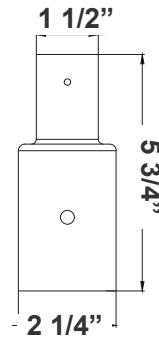

4in POLE + 20in fixture  
(double)

(Pole separate per job spec\*)

**DAB-PA2-2**  
2 1/4"(W) x 6 1/8"(H)

**DAB-PA3-2**  
3 1/2"(W) x 6 1/8"(H)

**DAB-PA4-2**  
4 3/4"(W) x 7"(H)

**DAB-BA  
DAB-PA2-1**

2in POLE + 20in fixture

(Pole separate per job spec\*)

**DAB-BA  
DAB-PA3-1**

3in POLE + 20in fixture

(Pole separate per job spec\*)

**DAB-BA  
DAB-PA4-1**

4in POLE + 20in fixture

(Pole separate per job spec\*)

**DAB-PA2-1**  
2 1/4"(W) x 5 3/4"(H)

**DAB-PA3-1**  
3 1/2"(W) x 6"(H)

**DAB-PA4-1**  
4 3/4"(W) x 7"(H)

**DAB-BA**

2in POLE + 20in fixture head

**DAB-BA**

3in POLE + 20in fixture head

**DAB-BA**

4in POLE + 20in fixture head

**DAB-BA**  
23 1/2"(W) x 25 1/2"(H)

**DAB-WB-A**

DAB-WB-A+20in fixture  
for wall

**DAB-WB-A**  
17 3/4"(W) x 7"(H) x 5 1/2"(D)

**DAB-PB-B**

DAB-PB-B+20in fixture  
for pole

(Pole separate per job spec\*)

**DAB-PB-B**