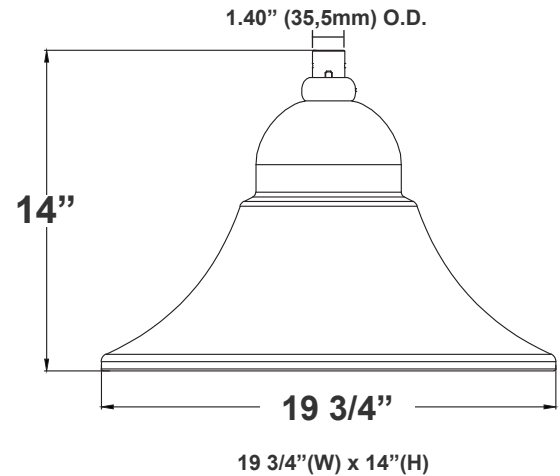

Features

- AL1060 Aluminum Hosing, Outdoor Powder Coating
- 7-Year Warranty
- Multi CCT and Power: Selectable Switch Inside Of The Fixture

Technical Specifications

Electrical:

- Voltage: 100-277V AC 50/60Hz
- Wattage: 50W/80W/100W
- Power Factor: 0.9
- THD<20%
- Efficacy: 130LM/W

Mechanical:

- AL1060 Aluminum Hosing, Outdoor Powder Coating
- Photocell Included (With Disconnect Switch)
- EPA rating is 1.92 square feet.
- Twist-Lock Zhaga Socket Pre-Installed. See Motion Sensor Accessories
- 6' SJTW 18,3 AWG Power Cable
- 6' SJTW Dimming Cable
- Aluminum LED board: High Conductive, Waterproof, Aging Resistance, Salt eRsistance
- Programmable Bi-Level Motion Sensor & Emergency Backup Options
- Operating Temperature: -40°F~104°F
- IP Rating: IP66, Suitable for Wet Locations
- 7-Year Warranty

Lighting:

- Multi CCT and Power: Selectable Switch Inside Of The Fixture
- Dimmable: 0~10V Dimming
- Lens: High Light Transmittance PC, anti-UV and Fire Resistant
- LED: Lumileds 2835
- Total Lumens: 13000LM Max.
- Color Temperature: 3000K/4000K/5000K
- Color Rendering index: >70
- Beam Angle: Type V (150° X 150°)
- Lifespan: 70000 Hrs.

Applications:

- Ideal For Garden, Amusement Park, Residential Quater , Industrial Park And Pedestrian street.

Other Models:

- 100W | 13000LM | DAB-A16-50-100W-MCTP-SR
- 150W | 19500LM | DAB-B23-80-150W-MCTP-S