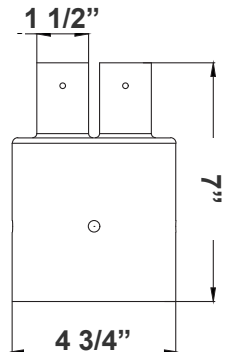

4in POLE + 20in fixture  
(double)

(Pole separate per job spec\*)

**DAB-PA2-2**  
2 1/4"(W) x 6 1/8"(H)

**DAB-PA3-2**  
3 1/2"(W) x 6 1/8"(H)

**DAB-PA4-2**  
4 3/4"(W) x 7"(H)

**DAB-BA  
DAB-PA2-1**

2in POLE + 20in fixture

(Pole separate per job spec\*)

**DAB-BA  
DAB-PA3-1**

3in POLE + 20in fixture

(Pole separate per job spec\*)

**DAB-BA  
DAB-PA4-1**

4in POLE + 20in fixture

(Pole separate per job spec\*)

**DAB-PA2-1**  
2 1/4"(W) x 5 3/4"(H)

**DAB-PA3-1**  
3 1/2"(W) x 6"(H)

**DAB-PA4-1**  
4 3/4"(W) x 7"(H)

**DAB-BA**

2in POLE + 20in fixture head

**DAB-BA**

3in POLE + 20in fixture head

**DAB-BA**

4in POLE + 20in fixture head

**DAB-BA**  
23 1/2"(W) x 25 1/2"(H)

**DAB-WB-A**

DAB-WB-A+20in fixture  
for wall

**DAB-WB-A**  
17 3/4"(W) x 7"(H) x 5 1/2"(D)

**DAB-PB-B**

DAB-PB-B+20in fixture  
for pole

(Pole separate per job spec\*)

**DAB-PB-B**