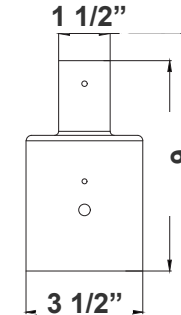

4in POLE + 20in fixture  
(double)

(Pole separate per job spec\*)

**DAB-PA2-2**  
2 1/4"(W) x 6 1/8"(H)

**DAB-PA3-2**  
3 1/2"(W) x 6 1/8"(H)

**DAB-PA4-2**  
4 3/4"(W) x 7"(H)

**DAB-BA  
DAB-PA2-1**

2in POLE + 20in fixture

(Pole separate per job spec\*)

**DAB-BA  
DAB-PA3-1**

3in POLE + 20in fixture

(Pole separate per job spec\*)

**DAB-BA  
DAB-PA4-1**

4in POLE + 20in fixture

(Pole separate per job spec\*)

**DAB-PA2-1**  
2 1/4"(W) x 5 3/4"(H)

**DAB-PA3-1**  
3 1/2"(W) x 6"(H)

**DAB-PA4-1**  
4 3/4"(W) x 7"(H)

**DAB-BA**

2in POLE + 20in fixture head

**DAB-BA**

3in POLE + 20in fixture head

**DAB-BA**

4in POLE + 20in fixture head

**DAB-BA**  
23 1/2"(W) x 25 1/2"(H)

**DAB-WB-A**

DAB-WB-A+20in fixture  
for wall

**DAB-WB-A**  
17 3/4"(W) x 7"(H) x 5 1/2"(D)

**DAB-PB-B**

DAB-PB-B+20in fixture  
for pole

(Pole separate per job spec\*)

**DAB-PB-B**