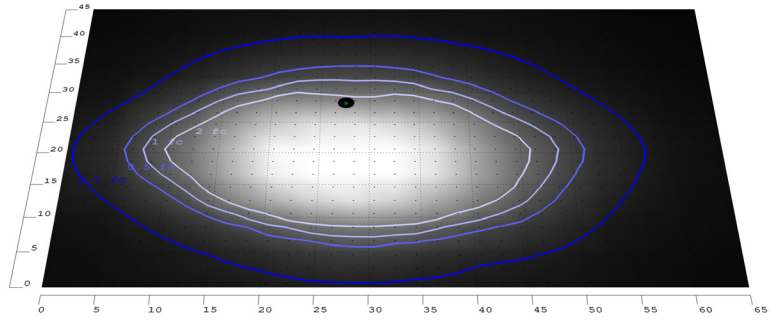

### Other Models:

- 100W | 13000LM | DAB-A16-50-100W-MCTP-SR
- 150W | 19500LM | DAB-B23-80-150W-MCTP-S

**Photometrics:** DAB-B20-50-100W-MCTP-SR

BUD Rating: B3-U0-G2

50W 5000K, Area 45'x 65' Mounting Height: 9'